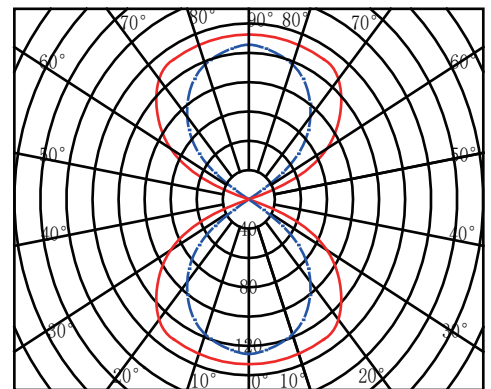

Product's Features

- Lamp shell material: metal
- Shade material: crystal
- Lamp shell color: gold

Technical parameters

- Light Source : LED
- Lamp holder : E14
- Light Power : 6-18W
- Working Power : AC220-240V , 50Hz

- **Applications**
corridor

Order Guide :

Remark:compliance with the requirement of the buyer

Model	Number	Tube amount	Power(W)	Dimensions (mm)
GHWL	014	2	3-9	230*500