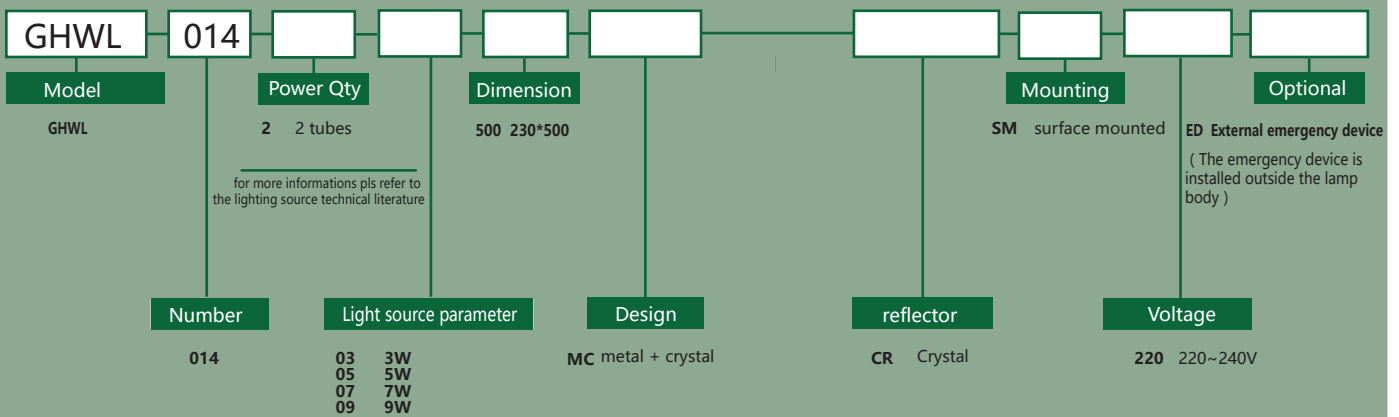

Product's Features

- Lamp shell material: metal
- Shade material: crystal
- Lamp shell color: gold

Technical parameters

- Light Source : LED
- Lamp holder : E14
- Light Power : 6-18W
- Working Power : AC220-240V , 50Hz

- **Applications**
corridor

Order Guide :

Remark:compliance with the requirement of the buyer

Model	Number	Tube amount	Power(W)	Dimensions (mm)
GHWL	014	2	3-9	230*500