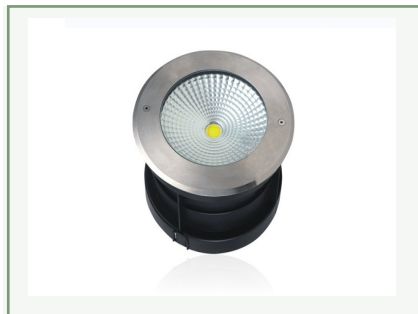

Product's Features

- lighting fixture made of steel plate
- Anodic alumina reflector
- Stainless steel ring and transparent or translucent tempered glass cover
- lamp holder,connecting terminal, electrical wire with High temperature resistant flame retardant

Applications

- Office,Supermarket,School,Workshop,etc.

Technical parameters

- Light Source : LED
- Light Base : COB
- Light Power : 10W、14-20W、30W、50W
- Electric Type : Waterproof power supply
- Working Power : 24V,220V~240V , 50Hz
- IP Grade : IP67
- Insulation Grade : Class 1
- Safety Standards : IEC598

Order Guide :

Remark:compliance with the requirement of the buyer

Adjustable angle

Not adjustable angle

Adjustable angle:15°-45°

Model	Number	Tube amount	Power(W)	Diameter(mm)	Height(mm)
GHUG	019	1	3-10	150	120/200
GHUG	019	1	14-20	210/200	120/240
GHUG	019	1	30	250	120/310
GHUG	019	1	50	300	120