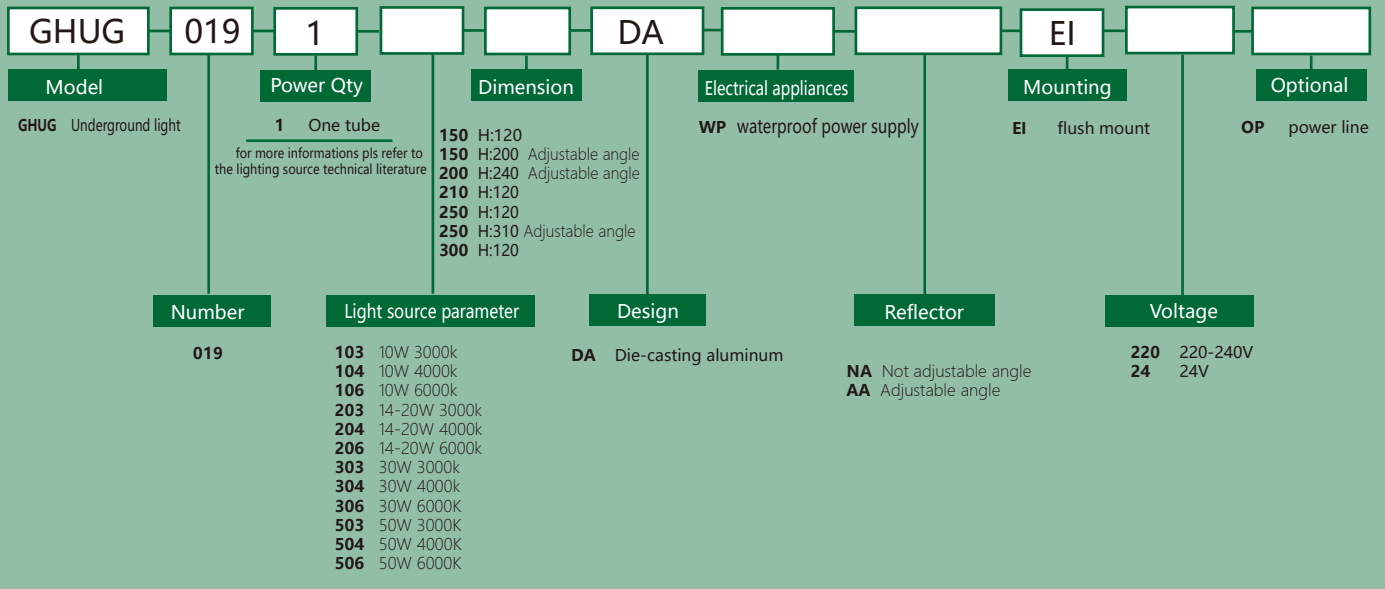

Applications

- Office,Supermarket,School,Workshop,etc.

Technical parameters

- Light Source : LED
- Light Base : COB
- Light Power : 10W、14-20W、30W、50W
- Electric Type : Waterproof power supply
- Working Power : 24V,220V~240V , 50Hz
- IP Grade : IP67
- Insulation Grade : Class 1
- Safety Standards : IEC598

Order Guide :

Remark:compliance with the requirement of the buyer

Adjustable angle

Not adjustable angle

Adjustable angle:15°-45°

Model	Number	Tube amount	Power(W)	Diameter(mm)	Height(mm)
GHUG	019	1	3-10	150	120/200
GHUG	019	1	14-20	210/200	120/240
GHUG	019	1	30	250	120/310
GHUG	019	1	50	300	120