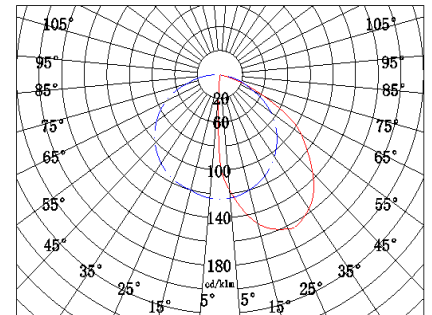

Order Guide :

Remark:compliance with the requirement of the buyer

Adjustable angle

Not adjustable angle

Adjustable angle:15°-45°

Model	Number	Tube amount	Power(W)	Diameter(mm)	Height(mm)
GHUG	019	1	3-10	150	120/200
GHUG	019	1	14-20	210/200	120/240
GHUG	019	1	30	250	120/310
GHUG	019	1	50	300	120