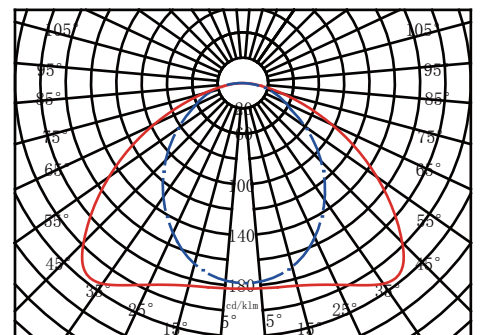

Product's Features

- Shell material: Aluminum
- Conductive core: copper core
- Insulation material: flame retardant PVC
- Appearance color: black, white

Technical parameters

- length:0.3M,1M,1.5M,2M,3M

- IP Grade : IP20
- Insulation Grade : Class 1
- Safety Standards : IEC598

Applications

- Suitable for recessed or concealed installations

Order Guide :

Remark:compliance with the requirement of the buyer

Model	Number	Guide rail core	Dimension(mm)	Colour
GHST	001	2 wires	0.3M/1M/1.5M/2M/3M	Black/White
GHST	001	3 wires	0.3M/1M/1.5M/2M/3M	Black/White
GHST	001	4 wires	0.3M/1M/1.5M/2M/3M	Black/White