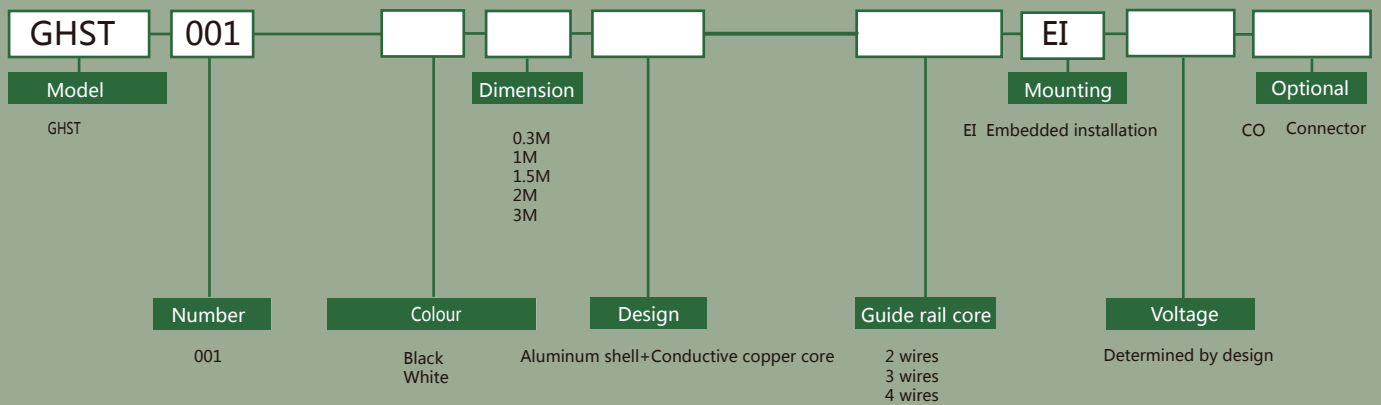

Product's Features

- Shell material: Aluminum
- Conductive core: copper core
- Insulation material: flame retardant PVC
- Appearance color: black, white

Technical parameters

- length:0.3M,1M,1.5M,2M,3M

- IP Grade : IP20
- Insulation Grade : Class 1
- Safety Standards : IEC598

Applications

- Suitable for recessed or concealed installations

Order Guide :

Remark:compliance with the requirement of the buyer

Model	Number	Guide rail core	Dimension(mm)	Colour
GHST	001	2 wires	0.3M/1M/1.5M/2M/3M	Black/White
GHST	001	3 wires	0.3M/1M/1.5M/2M/3M	Black/White
GHST	001	4 wires	0.3M/1M/1.5M/2M/3M	Black/White