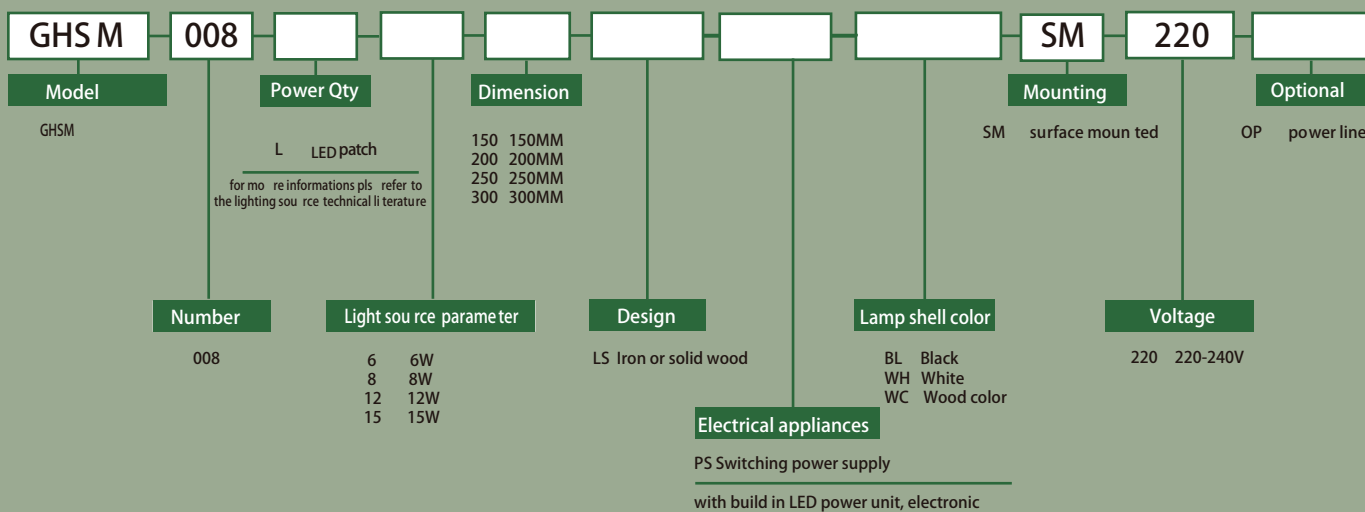

Product's Features

- Lamp shell color: black or white or Wood color
- Material: Iron or solid wood
- Anti-Glare lighting design

Technical parameters

- Light Source: LED
- Light Base: LED
- Light Power: 6-20W
- Working Power: 220V~240V, 50Hz

- IP Grade: IP20
- Insulation Grade: Class1
- Safety Standards: IEC598
- Color rendering index: Ra > 80
- Lumen value: 70-100LM / W
- Life expectancy: 5 years

Applications

- Application :office,supermarket,school workshop washing room etc

Order Guide:

Remark: compliance with the requirement of the buyer

Model	Number	Power(W)	Diameter(mm)	Color temperature(K)
GHSM	008	6	150	3000/4000/6000
GHSM	008	8	200	3000/4000/6000
GHSM	008	12	250	3000/4000/6000
GHSM	008	12	300	3000/4000/6000