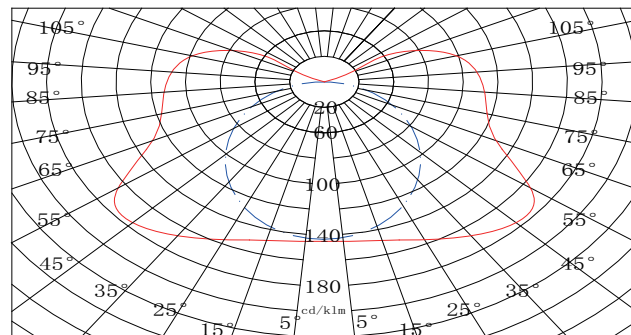

Order Guide:

Remark: compliance with the requirement of the buyer

Model	Number	Power(W)	Diameter(mm)	Color temperature(K)
GHSM	008	6	150	3000/4000/6000
GHSM	008	8	200	3000/4000/6000
GHSM	008	12	250	3000/4000/6000
GHSM	008	12	300	3000/4000/6000