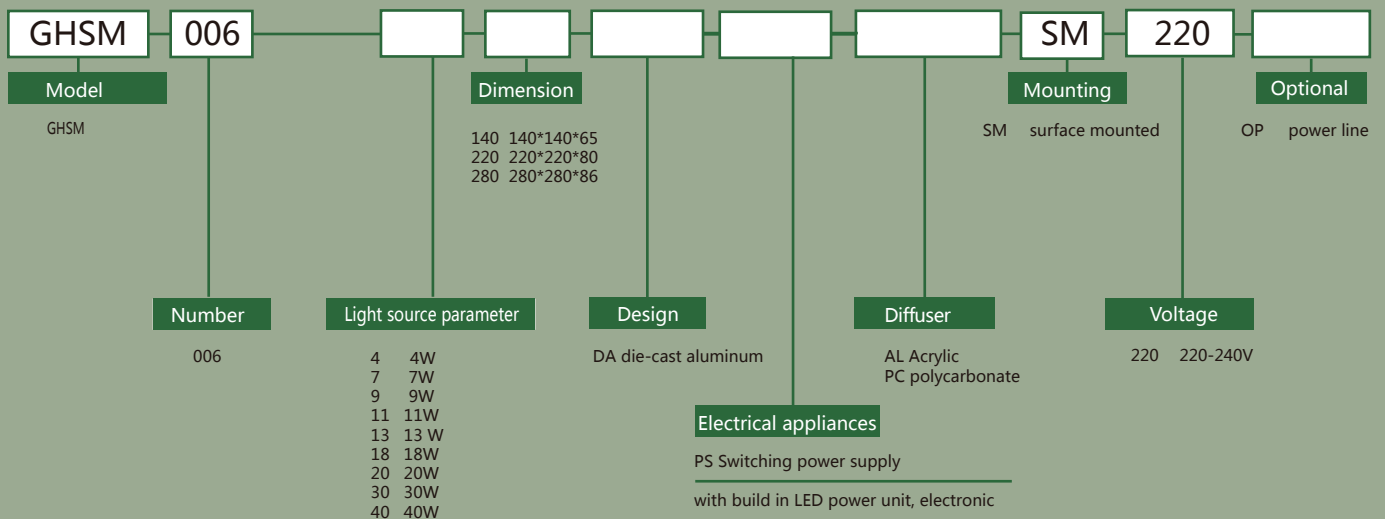

Applications

- Application:office,supermarket,school workshop washing room etc

Technical parameters

- Light Source : Energy saving lamps, LED
- Light Base : E27 and LED patch
- Light Power : 4-40W
- Working Power : 220V~240V , 50Hz
- IP Grade : IP65
- Insulation Grade : Class 1
- Safety Standards : IEC598
- Color rendering index: Ra ≥ 80
- Lumen value: 70-100LM / W
- Life expectancy: 5 years Luminous angle : < 110°

Order Guide :

Remark:compliance with the requirement of the buyer

Model	Number	Light source parameter	Dimension(mm)	Color temperature(K)
GHSM	006	4W/7W/9W	140*140*65	3000/4000/6000
GHSM	006	11W/13W/18W	220*220*80	3000/4000/6000
GHSM	006	20W/30W/40W	280*220*80	3000/4000/6000