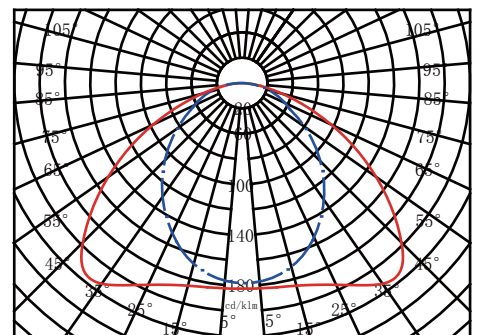

Applications

- Application:office,supermarket,school workshop washing room etc

Technical parameters

- Light Source : Energy saving lamps, LED
- Light Base : E27 and LED patch
- Light Power : 4-40W
- Working Power : 220V~240V , 50Hz
- IP Grade : IP65
- Insulation Grade : Class 1
- Safety Standards : IEC598
- Color rendering index: Ra ≥ 80
- Lumen value: 70-100LM / W
- Life expectancy: 5 years Luminous angle : < 110°

Order Guide :

Remark:compliance with the requirement of the buyer

Model	Number	Light source parameter	Dimension(mm)	Color temperature(K)
GHSM	006	4W/7W/9W	140*140*65	3000/4000/6000
GHSM	006	11W/13W/18W	220*220*80	3000/4000/6000
GHSM	006	20W/30W/40W	280*220*80	3000/4000/6000