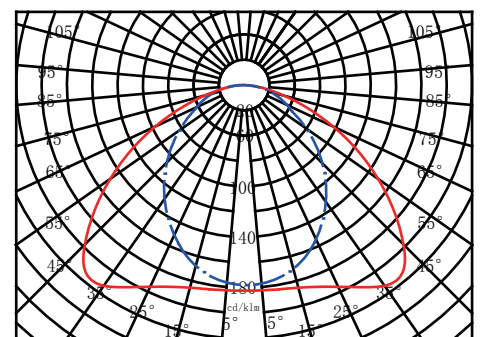

- Light Source : LED
- Color temperature: 2700-3000K,3500-4000K,6000-6500K
- Light Power : 7W-60W
- Electrical Type: Smart Drive
- Working Power : 220V~240V , 50Hz
- IP Grade : IP20
- Insulation Grade : Class 1
- Safety Standards : IEC598
- Color rendering index:Ra ≥ 80 , Ra ≥ 90
- Lumen value:100LM/W,120LM/W
- Life expectancy: 50,000 h (Ta=25°C)

Order Guide :

Remark:compliance with the requirement of the buyer

Model	Number	Tube amount	Power(W)	Diameter*Height(mm)
GHCE	011	1	7	90*50
GHCE	011	1	15	120*55
GHCE	011	1	30	170*80
GHCE	011	1	40	200*95
GHCE	011	1	60	230*110