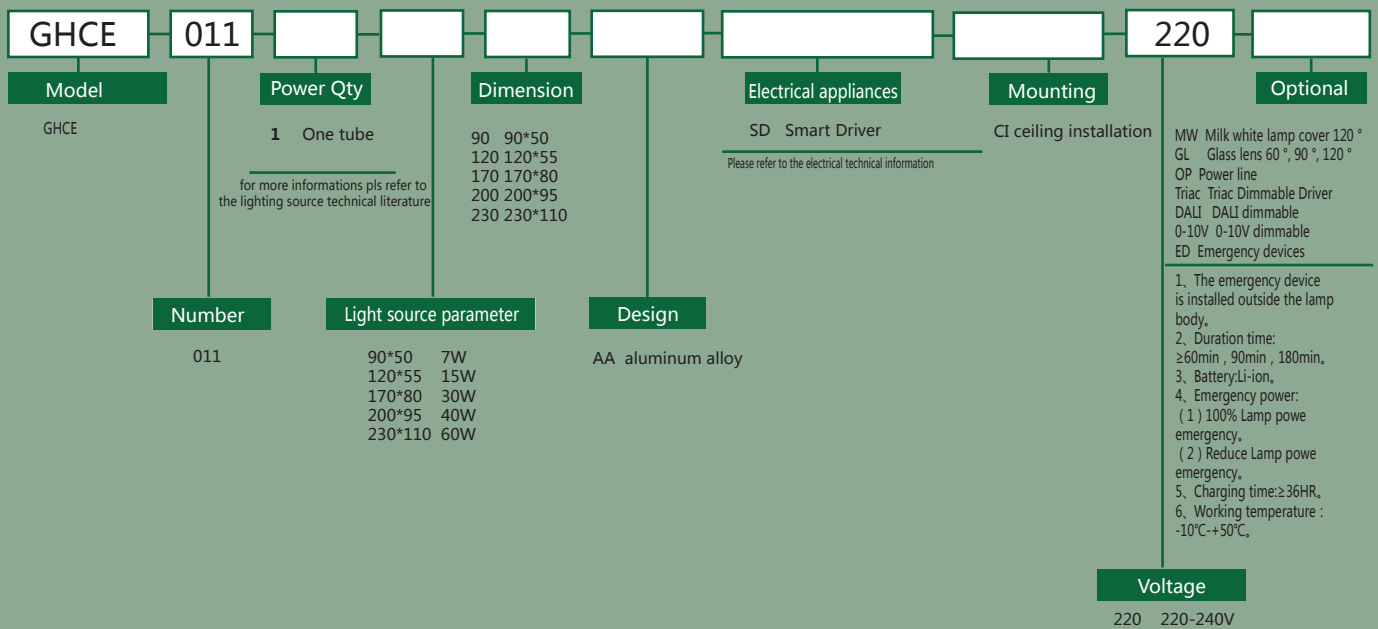

- Light Source : LED
- Color temperature: 2700-3000K,3500-4000K,6000-6500K
- Light Power : 7W-60W
- Electrical Type: Smart Drive
- Working Power : 220V~240V , 50Hz
- IP Grade : IP20
- Insulation Grade : Class 1
- Safety Standards : IEC598
- Color rendering index:Ra ≥ 80 , Ra ≥ 90
- Lumen value:100LM/W,120LM/W
- Life expectancy: 50,000 h (Ta=25°C)

Order Guide :

Remark:compliance with the requirement of the buyer

Model	Number	Tube amount	Power(W)	Diameter*Height(mm)
GHCE	011	1	7	90*50
GHCE	011	1	15	120*55
GHCE	011	1	30	170*80
GHCE	011	1	40	200*95
GHCE	011	1	60	230*110

Lighting control	Dimming method	luminous flux
Manual control Intelligent control Emergency control	Dim0/1-10V dimmable DALI dimmable Triac dimmable DMX512 dimmable Not dimmable	100LM/W 120LM/W

LED driver	light source	Life expectancy
Optional configuration brand: MEAN WELL PHILIPS OSRAM TRIDONIC LTECH LIFUD KEGUPOWER	Optional configuration brand: CREE BRIDGELUX PHILIPS OSRAM SANAN	50,000 h (Ta=25°C)