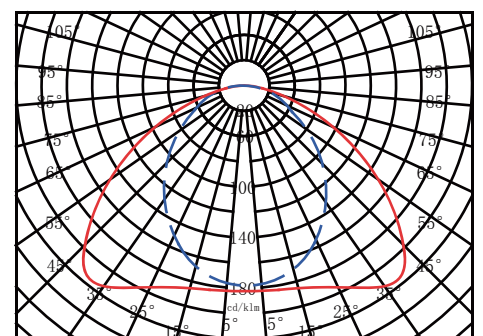

Model	Number	Power (W)	Diameter (mm)	Highly(mm)
GHCE	009	4	80	48
GHCE	009	7	80	60
GHCE	009	7	108	62
GHCE	009	12	108	72
GHCE	009	18	108	92
GHCE	009	18	135	80
GHCE	009	30	135	120