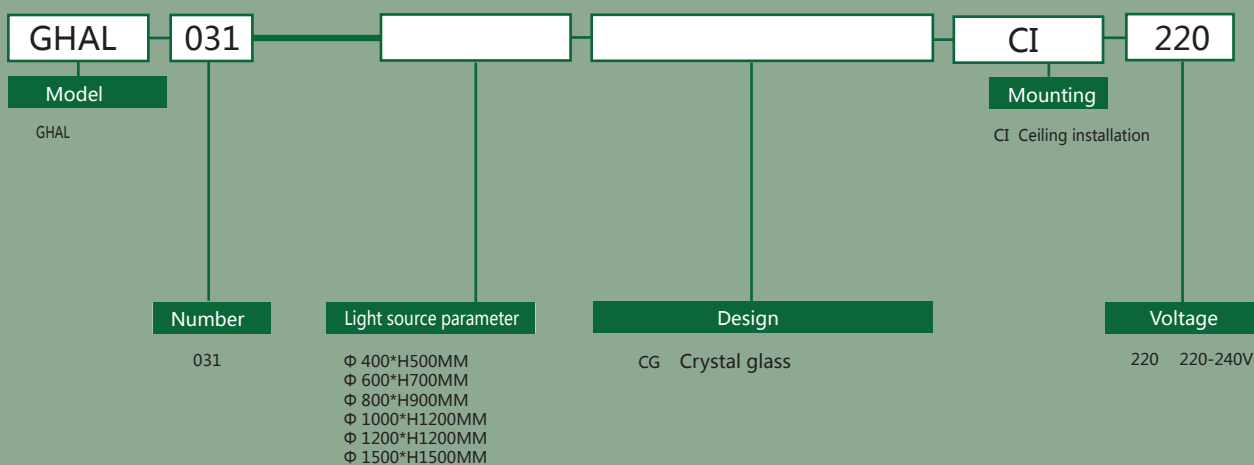

Product's Features

- Material: iron, chrome, composed of glass, crystal
- Color: metal chrome, glass, transparent
- Process: plating, welding, grinding, polishing, drilling

Applications

- Office, hotel, living room, dining room, etc.

Technical parameters

- Light Source : LED
- Light Power : Configure on demand
- Working Power : 220V~240V , 50Hz
- IP Grade : IP20
- Insulation Grade : Class 1
- Safety Standards : IEC598

Order Guide :

Remark:compliance with the requirement of the buyer

Matching			
Model	Series No.	Diameter*Height(mm)	Light source parameters
GHAL	031	400*500/600*700/800*900	Configure on demand
GHAL	031	1000*1200	Configure on demand
GHAL	031	1200*1200	Configure on demand
GHAL	031	1500*1500	Configure on demand