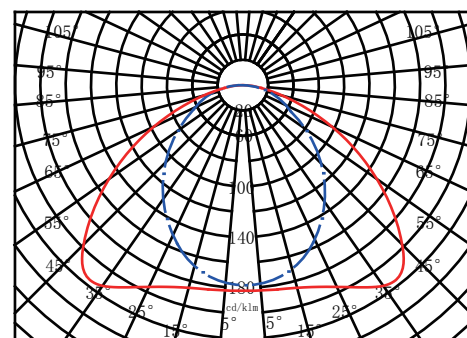

Matching			
Model	Series No.	Diameter*Height(mm)	Light source parameters
GHAL	031	400*500/600*700/800*900	Configure on demand
GHAL	031	1000*1200	Configure on demand
GHAL	031	1200*1200	Configure on demand
GHAL	031	1500*1500	Configure on demand