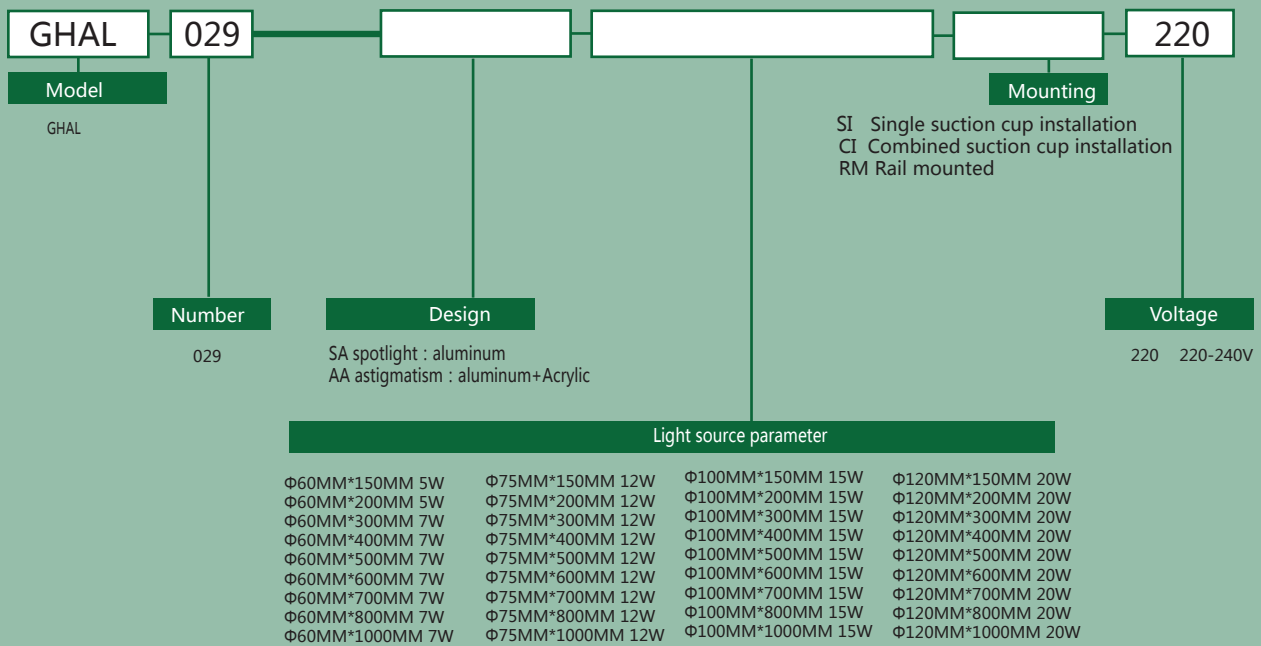

Order Guide :

Remark:compliance with the requirement of the buyer