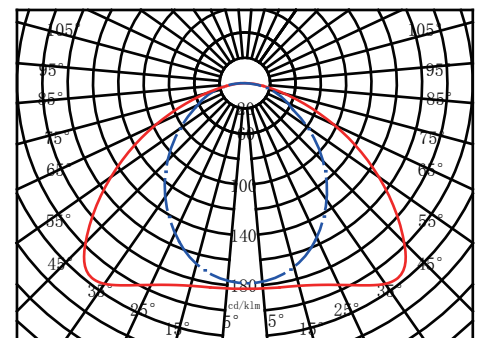

Model	Number	Color
GHAL	029	Black
GHAL	029	Whitet
GHAL	029	Gold