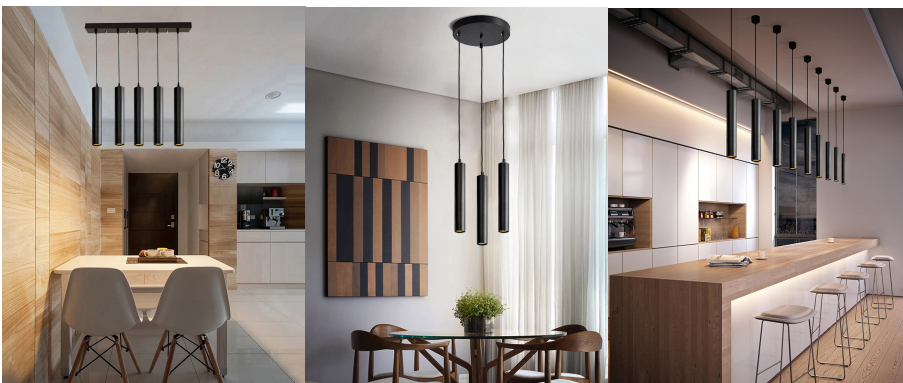

Model	Number	Color
GHAL	029	Black
GHAL	029	Whitet
GHAL	029	Gold