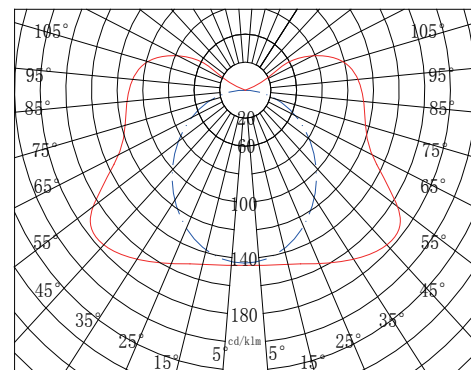

Product's Features

- Lamp body: simple and novel shape design
- Material: Polypropylene
- Light source: LED

Technical parameters

- Light Source: LED
- Light Base: E27
- Light Power: 9W-18W
- Working Power: 220-240V, 50Hz

Order Guide:

Remark:compliance with the requirement of the buyer

Model	Number	Power(W)	Dimension(mm)	type of light source
GHAL	001	9	180*180MM	LED
GHAL	001	9	230*230MM	LED
GHAL	001	9/12	320*320MM	LED
GHAL	001	9/12/18	420*420MM	LED
GHAL	001	9/12/18	500*500MM	LED