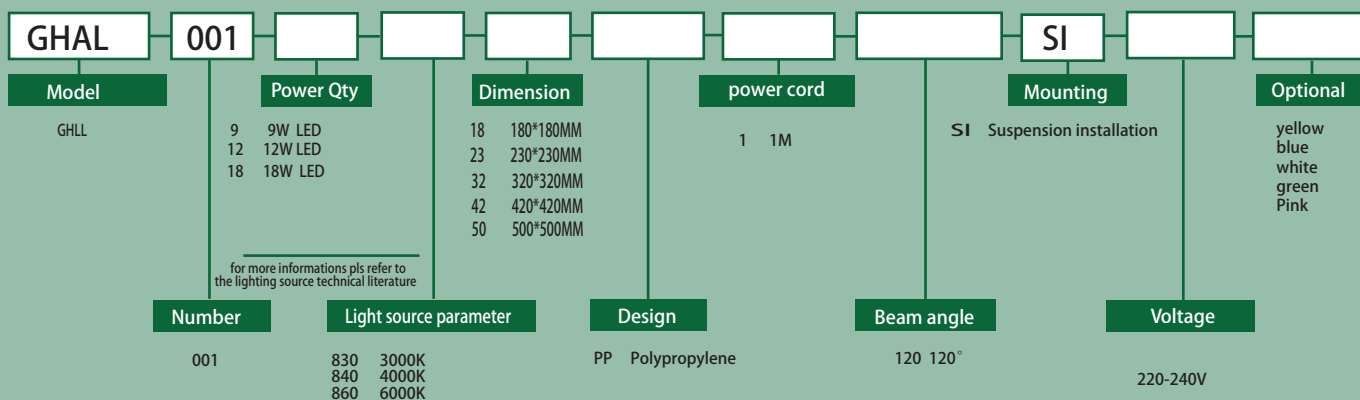

Product's Features

- Lamp body: simple and novel shape design
- Material: Polypropylene
- Light source: LED

Technical parameters

- Light Source: LED
- Light Base: E27
- Light Power: 9W-18W
- Working Power: 220-240V, 50Hz

Applications

- Office, supermarket, school, workshop, restroom, etc.

- IP Grade: IP20
- Insulation Grade: Class 1
- Safety Standards: IEC598
- Color rendering index: Ra ≥ 80
- Lumen value: 70-100LM / W
- Life expectancy: 3 years

Order Guide:

Remark:compliance with the requirement of the buyer

Model	Number	Power(W)	Dimension(mm)	type of light source
GHAL	001	9	180*180MM	LED
GHAL	001	9	230*230MM	LED
GHAL	001	9/12	320*320MM	LED
GHAL	001	9/12/18	420*420MM	LED
GHAL	001	9/12/18	500*500MM	LED